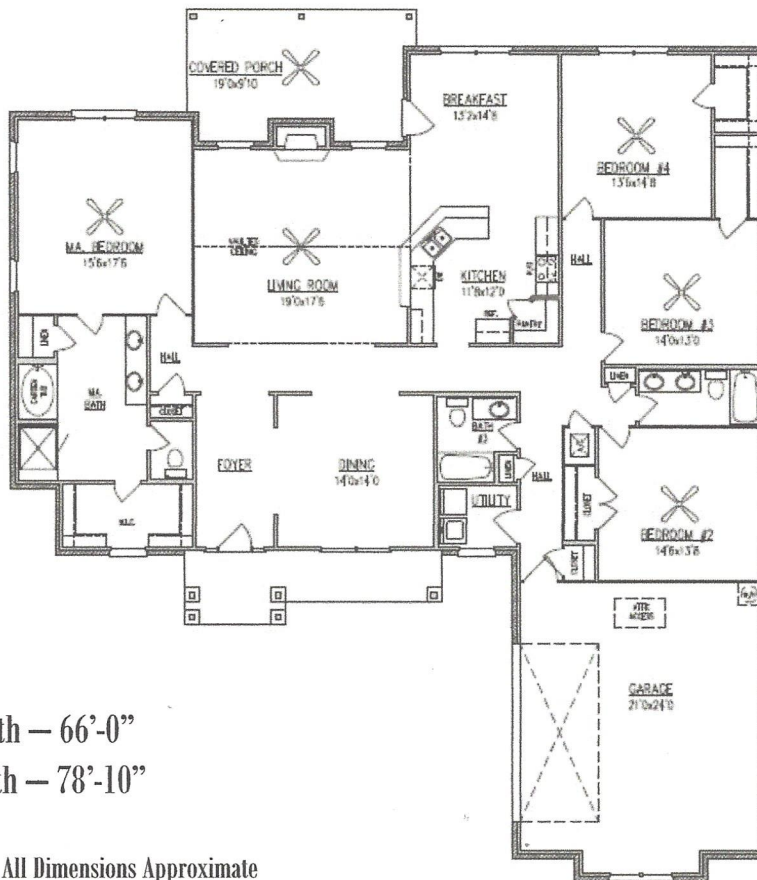

Arendall 2,900 Sq. Ft.

Width — 66'-0"

Depth — 78'-10"

Note: All Dimensions Approximate

RH Radcliff Homes | 1290 Main Street, Suite E, Daphne, AL 36526
For More Information Call 251-470-1436