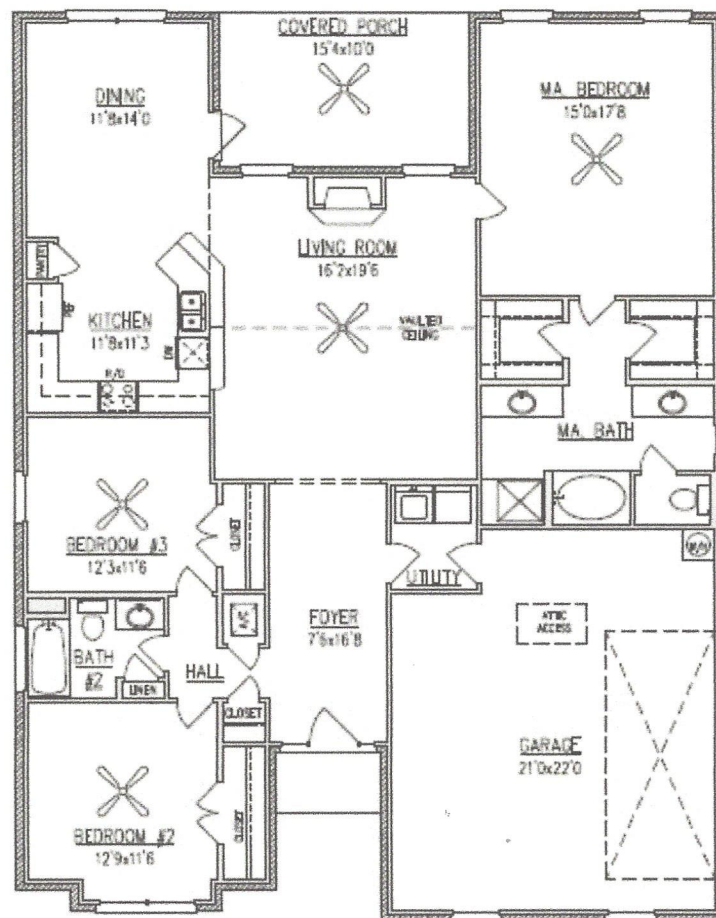

Garrison 1,866 Sq. Ft.

Width - 45'-6"
Depth - 58'-10"

Note: All Dimensions Approximate

RH Radcliff Homes | 1290 Main Street, Suite E, Daphne, AL 36526
For More Information Call 251-470-1436