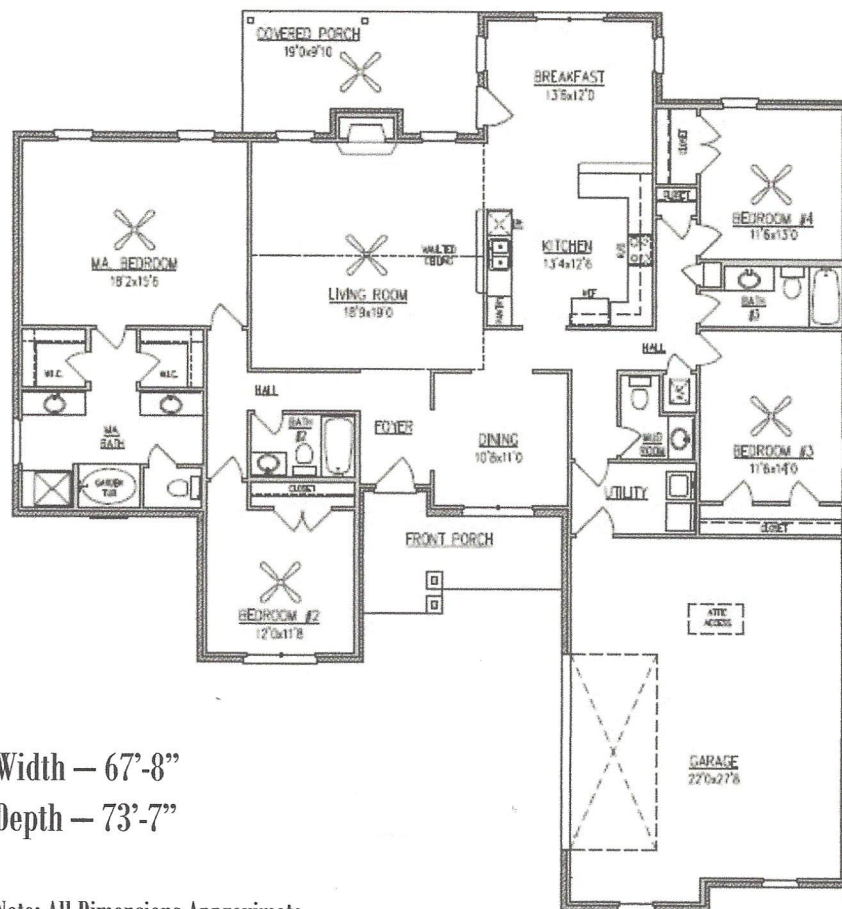

# Rutherford 2,500 Sq. Ft.

Width — 67'-8"  
Depth — 73'-7"

Note: All Dimensions Approximate

RH Radcliff Homes | 1290 Main Street, Suite E, Daphne, AL 36526  
For More Information Call 251-470-1436