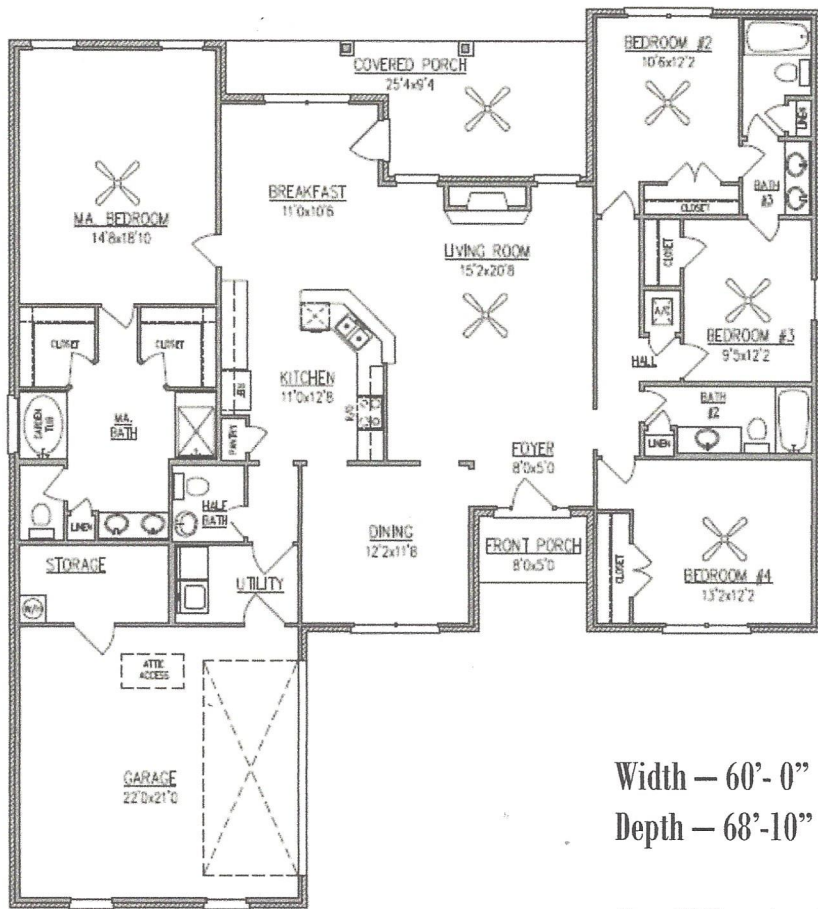

Savannah II 2,341 Sq. Ft.

Width — 60'-0"
Depth — 68'-10"

Note: All Dimensions Approximate