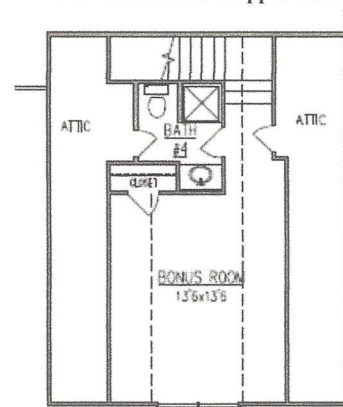

# Wellington 3,109 Sq. Ft.

Width — 64'-10"  
Depth — 64'-10"

Note: All Dimensions Approximate

**BONUS ROOM**

RH Radcliff Homes | 1290 Main Street, Suite E, Daphne, AL 36526  
For More Information Call 251-470-1436