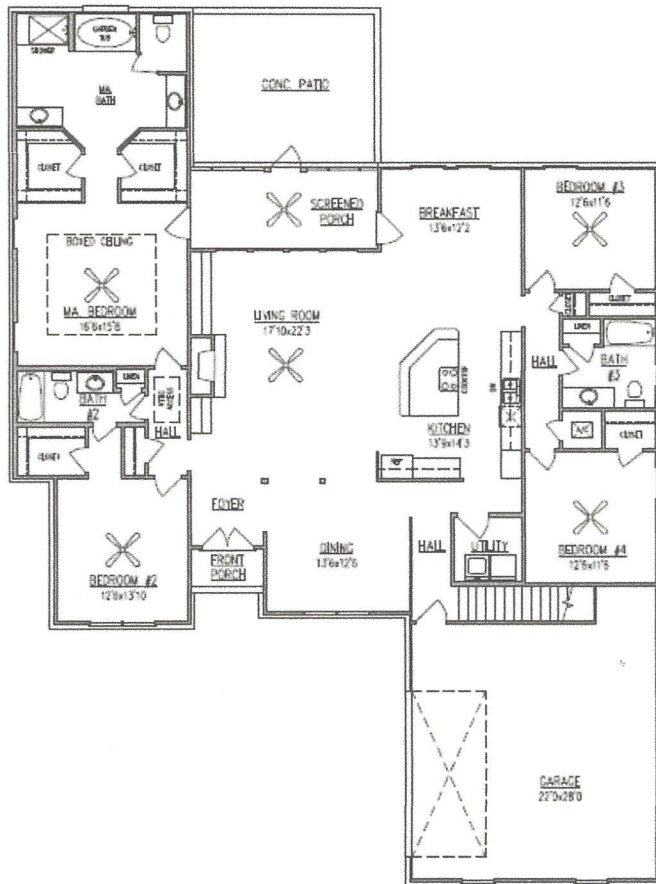

# Wellington 3,109 Sq. Ft.

Width — 64'-10"  
Depth — 64'-10"

Note: All Dimensions Approximate

**BONUS ROOM**

RH Radcliff Homes | 1290 Main Street, Suite E, Daphne, AL 36526  
For More Information Call 251-470-1436