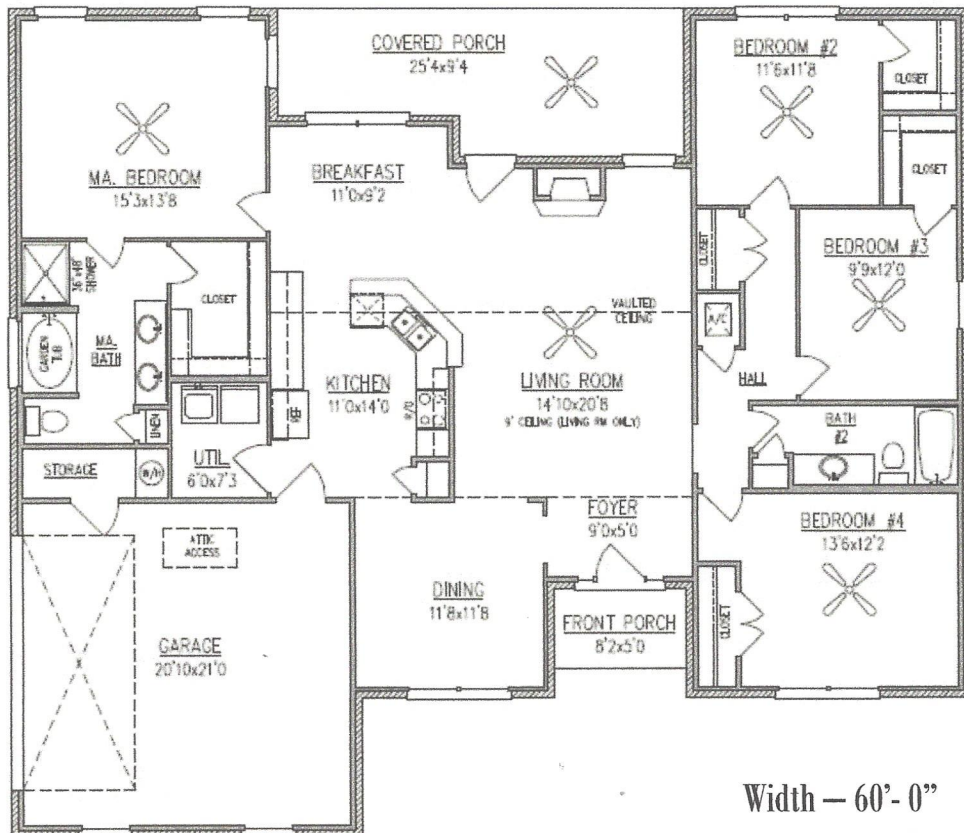

Savannah 2,050 Sq. Ft.

Width — 60'-0"

Depth — 60'-10"

Note: All Dimensions Approximate

RH Radcliff Homes | 1290 Main Street, Suite E, Daphne, AL 36526
For More Information Call 251-470-1436