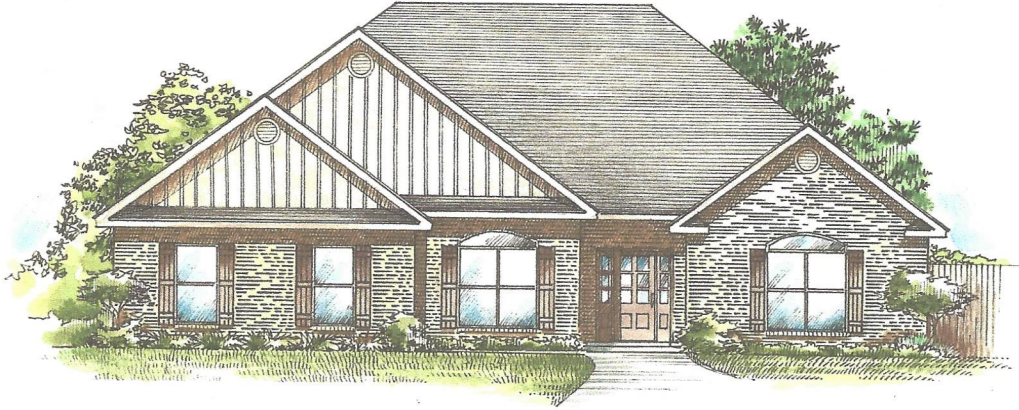

Savannah 2,050 Sq. Ft.

Width — 60'-0"

Depth — 60'-10"

Note: All Dimensions Approximate

RH Radcliff Homes | 1290 Main Street, Suite E, Daphne, AL 36526
For More Information Call 251-470-1436