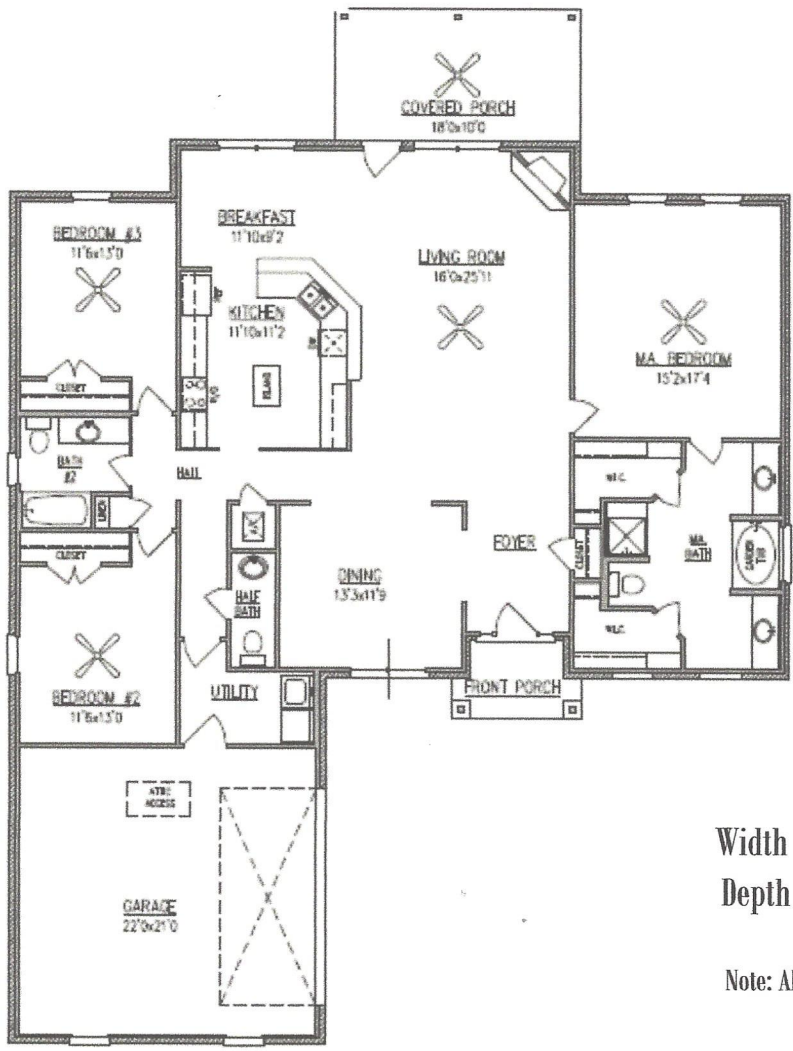

Wilmington 2,244 Sq. Ft.

Width — 56'- 10"
Depth — 76'-10"

Note: All Dimensions Approximate