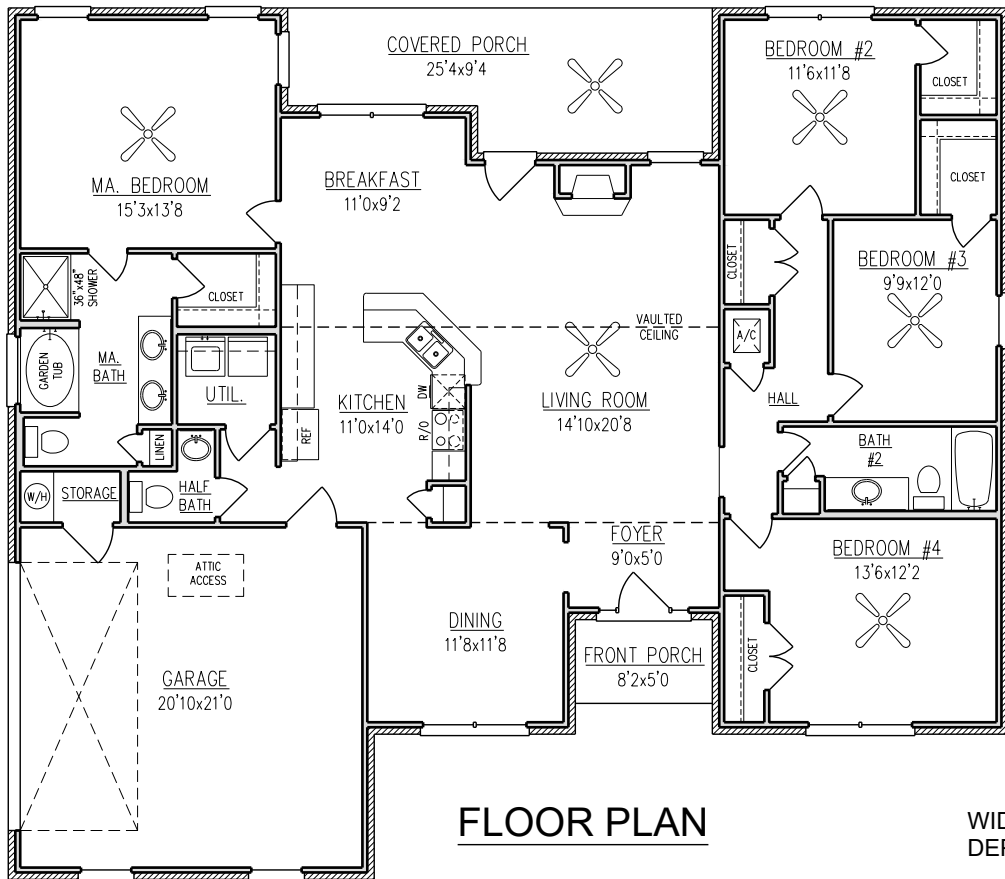

# PALMETTO

2,050 Sq. Ft.

ELEVATION

FLOOR PLAN

WIDTH - 59'-8"  
DEPTH - 52'-0"

NOTE: ALL DIMENSIONS APPROXIMATE

**RADCLIFF  
HOMES**

For more information call:  
(251) 470-1436 Office  
Or visit our website at  
[www.rhradcliffhomes.com](http://www.rhradcliffhomes.com)