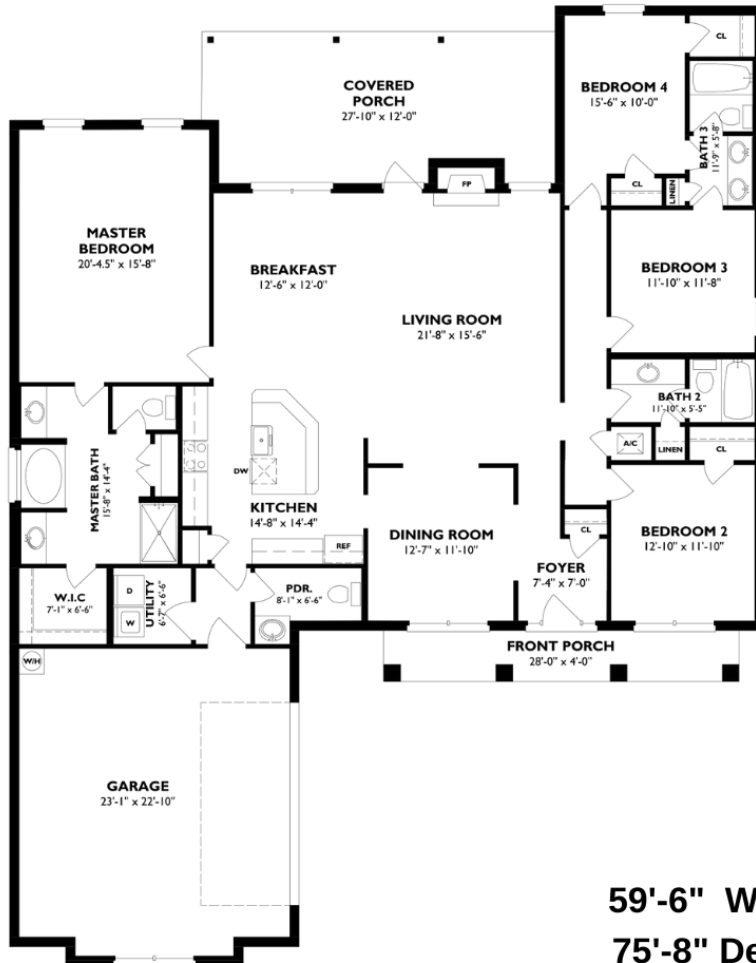

Ansley

 4BED

 3.5BATH

2,447 SQ. FT.

59'-6" Width
75'-8" Depth