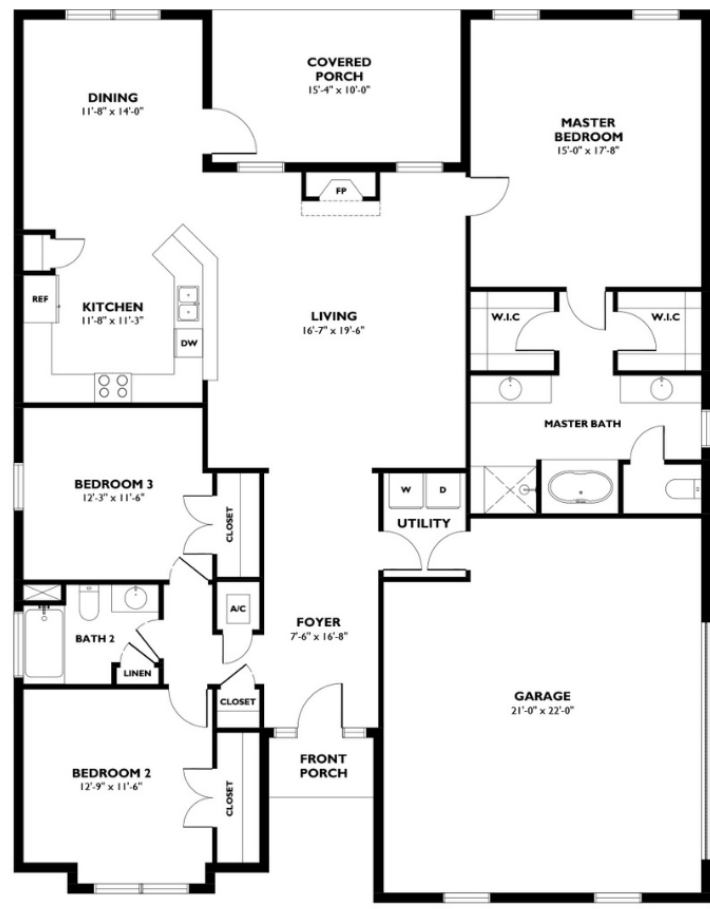

Garrison

 3BED

 2BATH

1,866 SQ. FT.

45'-6" Width
58'-10" Depth