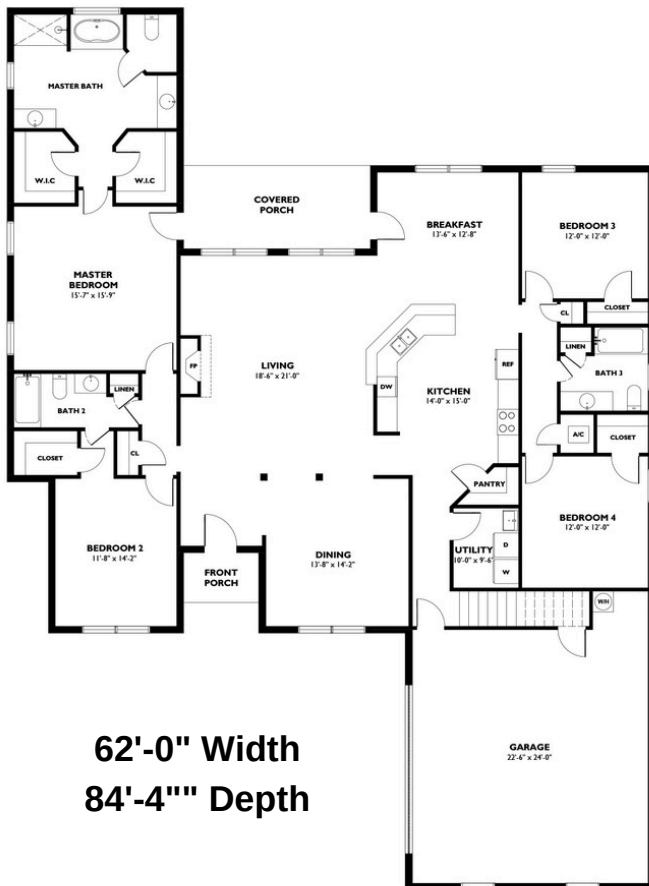

# Harborview

4BED

4BATH

3,052, SQ. FT.

62'-0" Width  
 84'-4" Depth

FIRST LEVEL FLOOR PLAN

SECOND LEVEL FLOOR PLAN

This brochure is for illustrative purposes only.

Floor plans, specifications, features, and dimensions are approximate and are subject to change without notice.