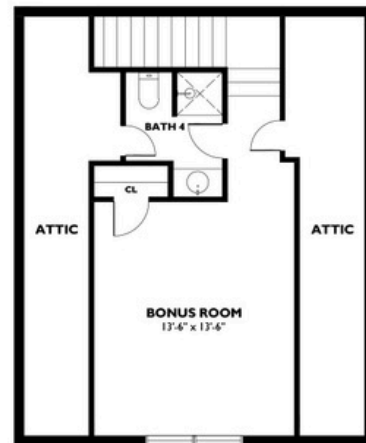

# Harborview

4BED

4BATH

3,052, SQ. FT.

62'-0" Width  
 84'-4" Depth

FIRST LEVEL FLOOR PLAN

SECOND LEVEL FLOOR PLAN

This brochure is for illustrative purposes only.

Floor plans, specifications, features, and dimensions are approximate and are subject to change without notice.