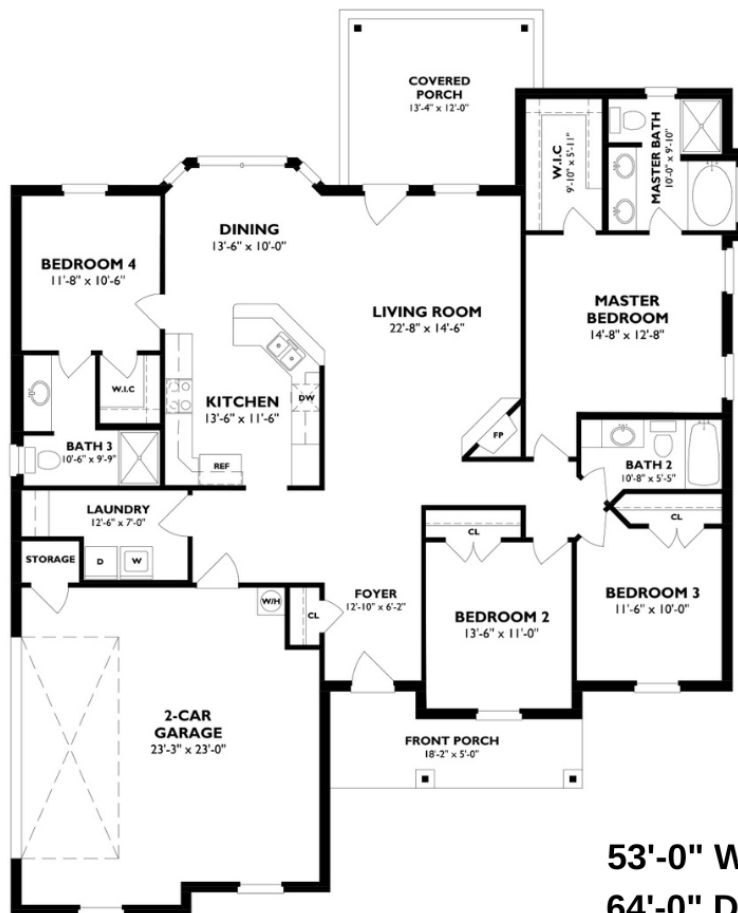

Kingsley

 4BED

 3BATH

1,888, SQ. FT.

53'-0" Width
64'-0" Depth