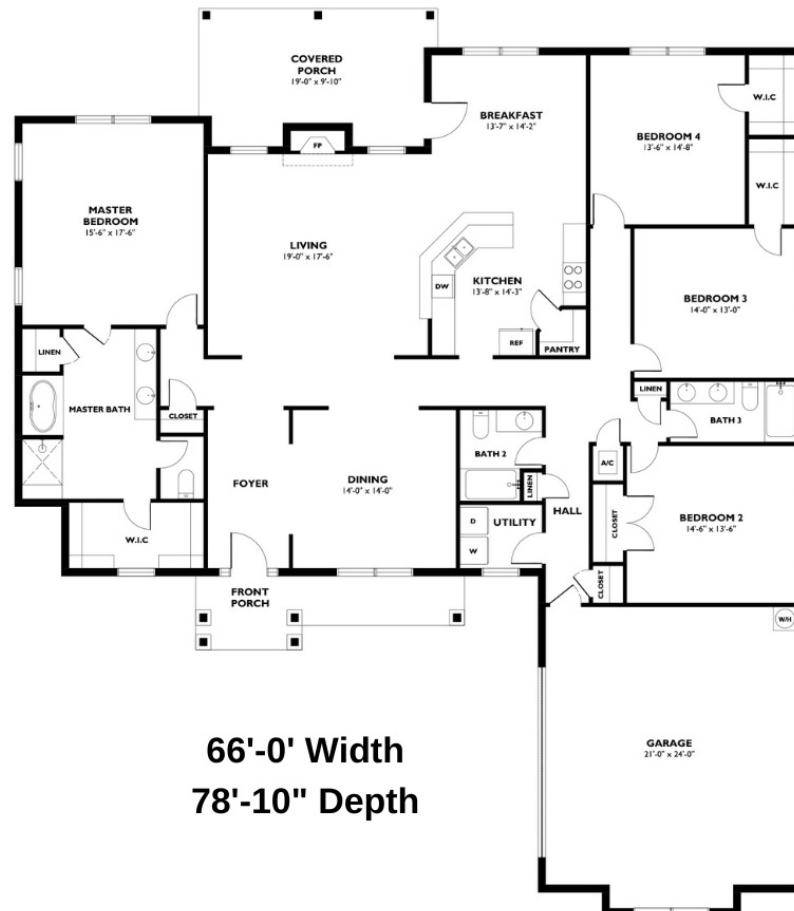

Kinkadee

4BED

3.5BATH

2,900, SQ. FT.

66'-0" Width
78'-10" Depth