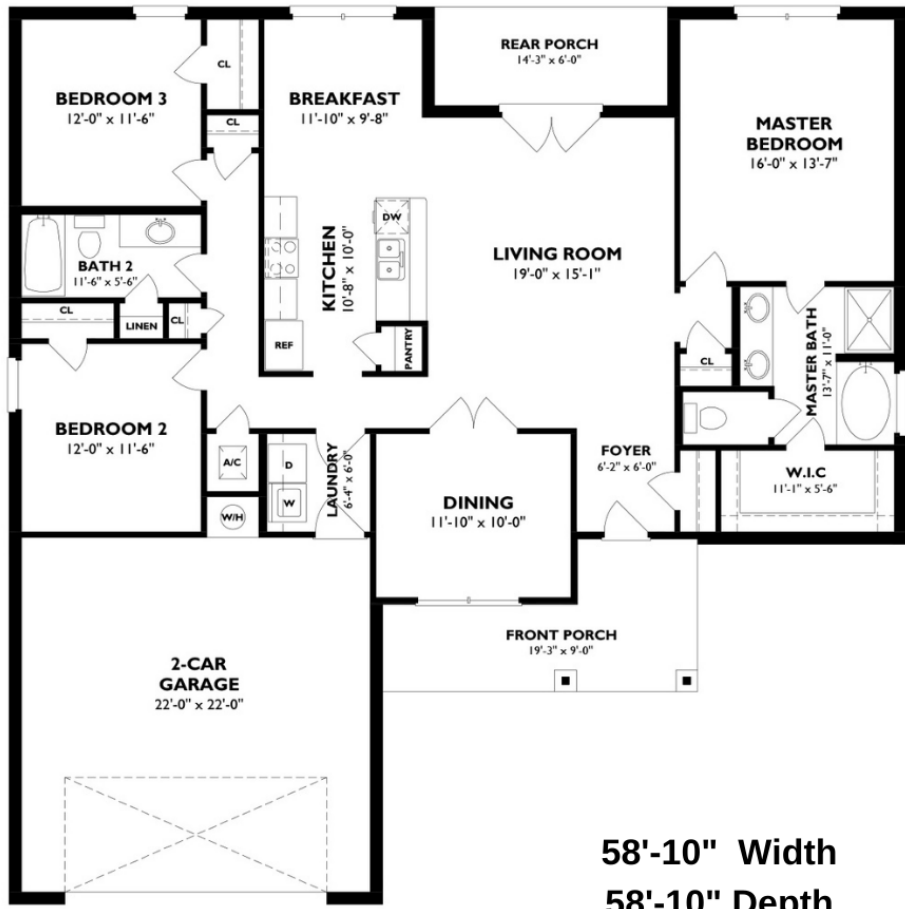

# Milan

  
 3BED

  
 2BATH

1,740 SQ. FT.

**58'-10" Width**  
**58'-10" Depth**