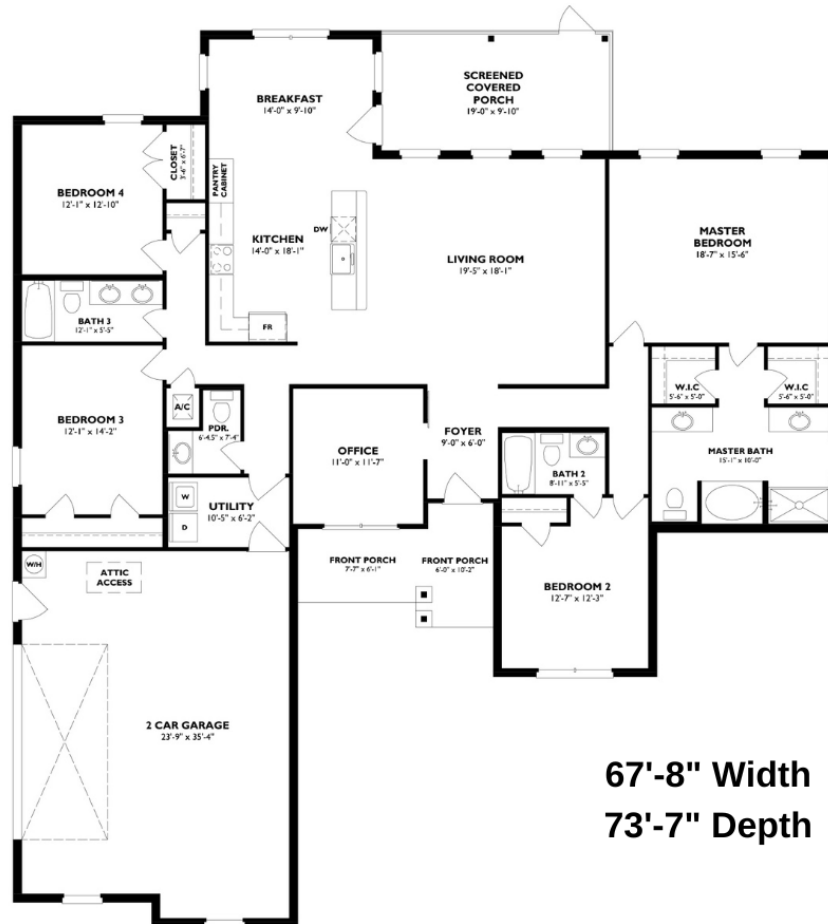

# Rutherford

4BED

3.5BATH

2,500SQ. FT.

**67'-8" Width**  
**73'-7" Depth**