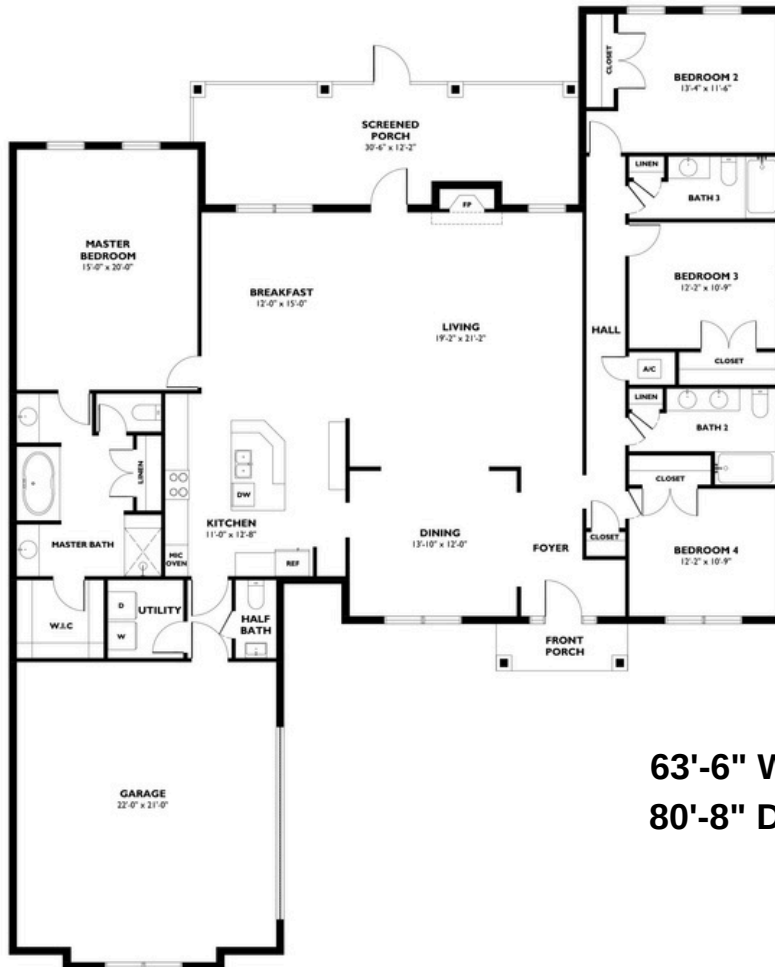

Turnbury

4BED

3.5BATH

2,634 SQ. FT.

63'-6" Width
80'-8" Depth