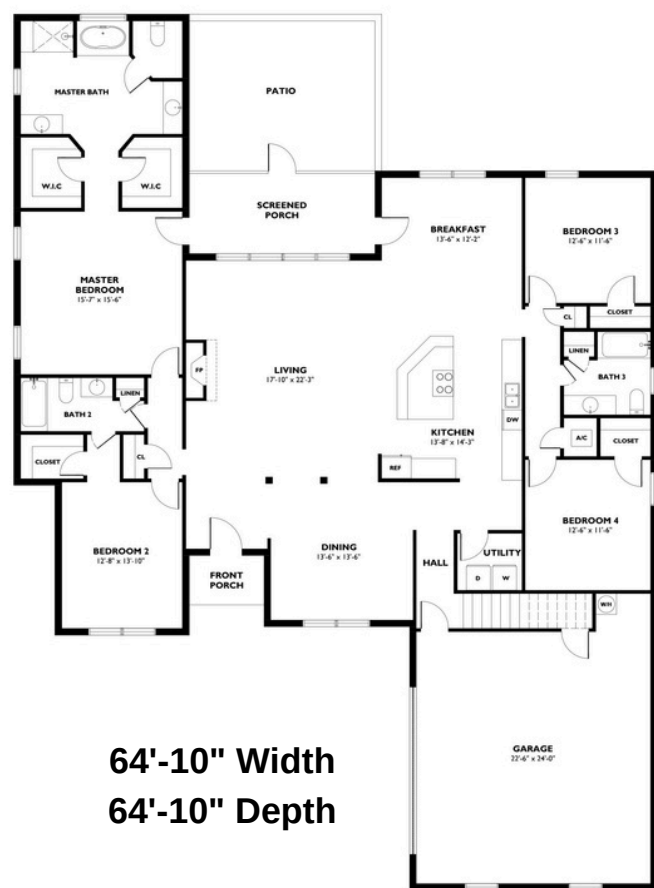

Wellington

 4BED

 3BATH

3,109, SQ. FT.

64'-10" Width
64'-10" Depth