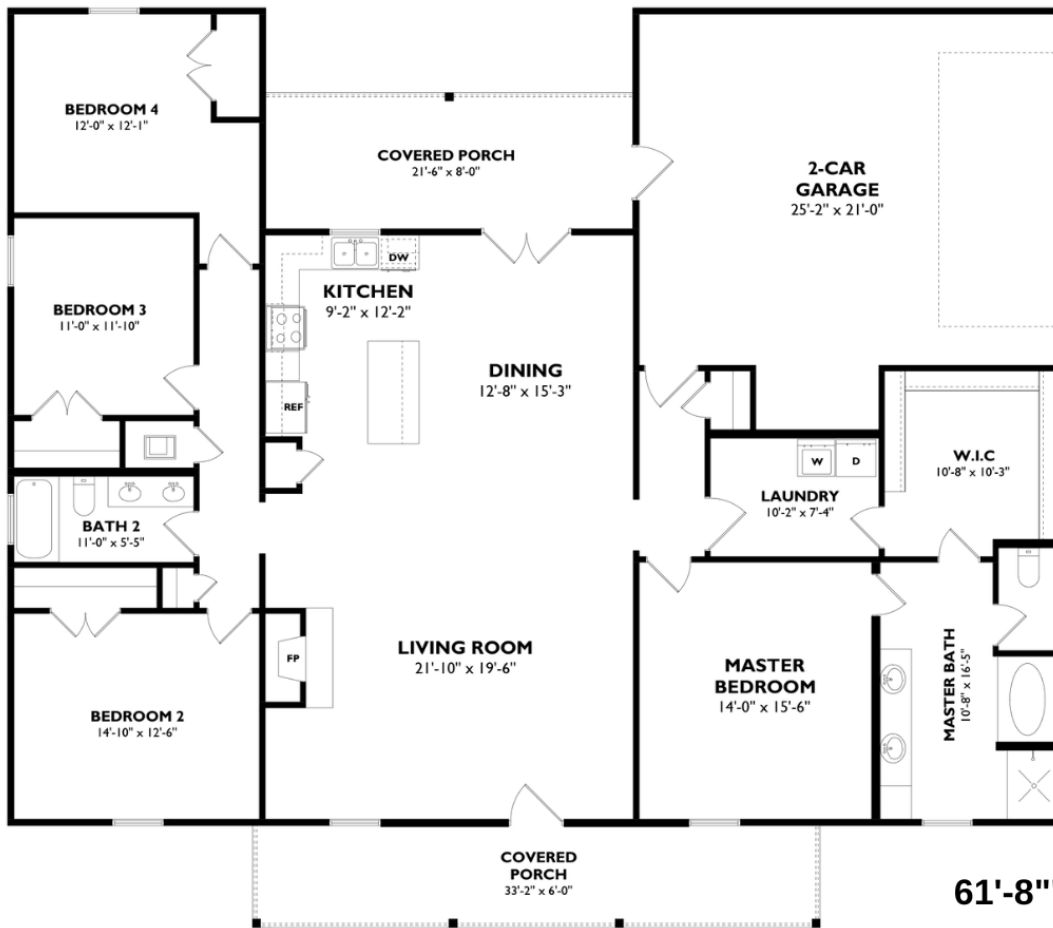

# Lillian

  
 4BED

  
 2BATH

2,175 SQ. FT.

**61'-8" Width**  
**53'-8" Depth**