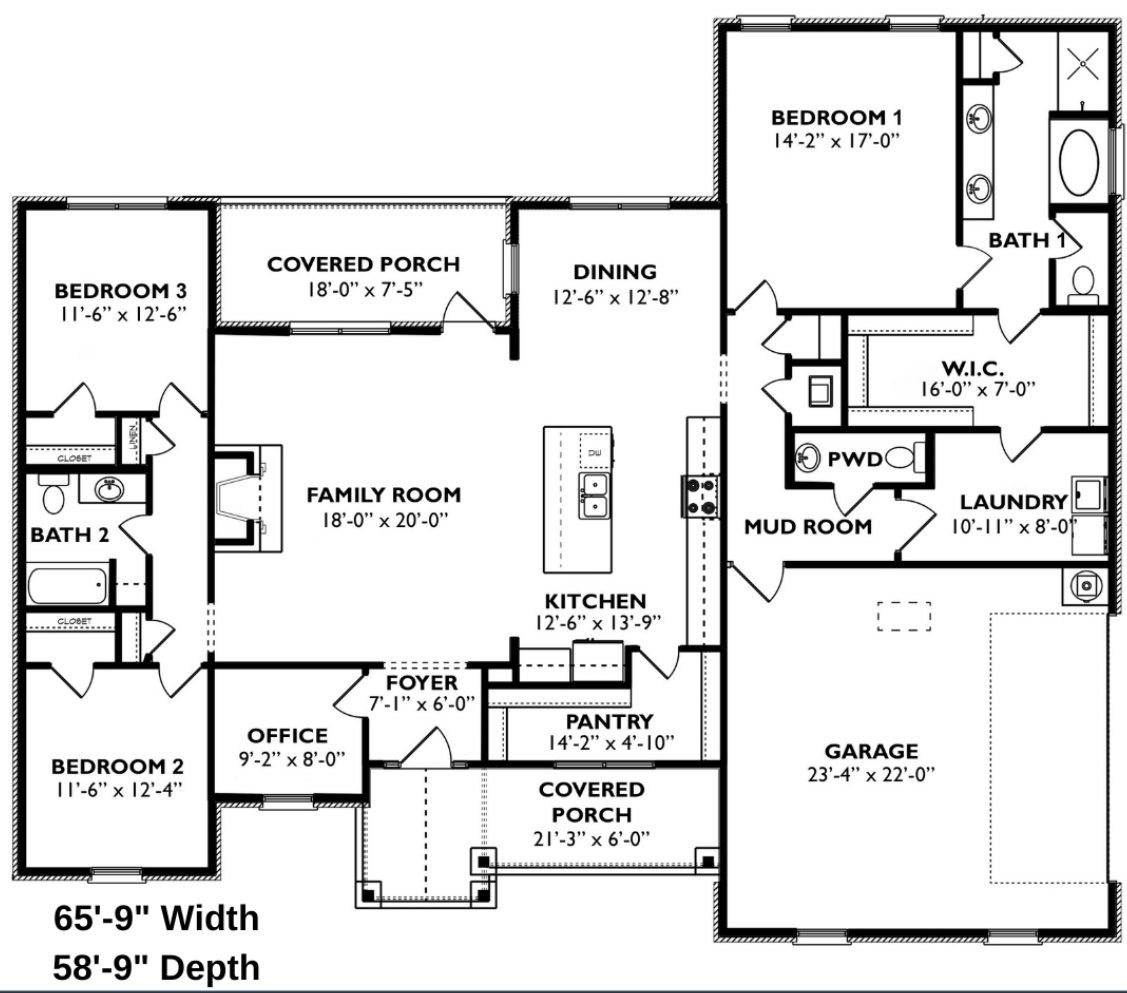

Georgetown

3BED

2.5BATH

2,185 SQ. FT.

65'-9" Width
58'-9" Depth

This brochure is for illustrative purposes only. Floor plans, specifications, features, and dimensions are approximate and are subject to change without notice.